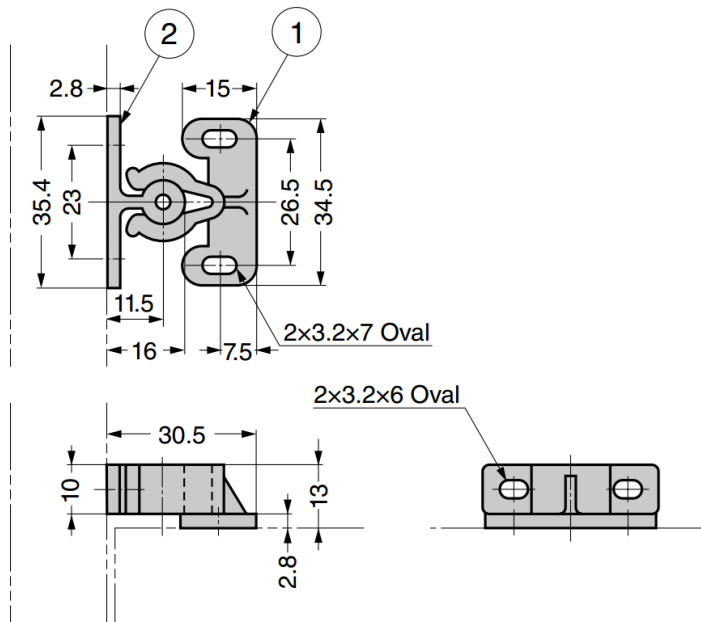

GNAC (GK-CATCH) Knuckle Catch

Features

- Holds door tightly and suitable for large door
- High durability
- Passed 5,000 life cycle test
- Can be used for overlay and inset door

Notes

- Catch force may vary depending on application environment
- Colour of catch colour is different from the striker

Installation

No.	Part Name	Material	Colour
①	Body	POM	Natural
②	Striker	PA	

Part No.	Push-In Force		Pulling Force	
GNAC (GK-CATCH)	55.8 N	5.7 kg	69.5 N	7.1 kg