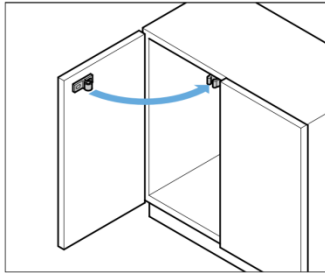

GNAC (GK-CATCH) Knuckle Catch

Features

- Holds door tightly and suitable for large door
- High durability
- Passed 5,000 life cycle test
- Can be used for overlay and inset door

Notes

- Catch force may vary depending on application environment
- Colour of catch colour is different from the striker

Installation

No.	Part Name	Material	Colour
①	Body	POM	Natural
②	Striker	PA	

Part No.	Push-In Force		Pulling Force	
GNAC (GK-CATCH)	55.8 N	5.7 kg	69.5 N	7.1 kg